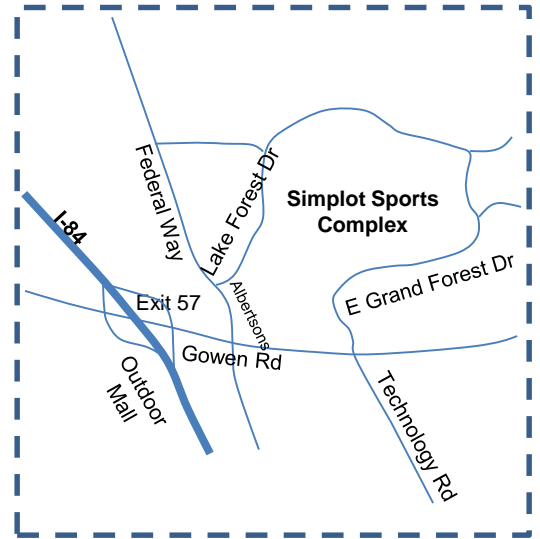

# Simplot Sports Complex Directions

## DIRECTIONS: I-84 / EXIT 57

- Leaving Exit 57, proceed East on E. Gowen Rd
- Proceed ¼ mile, Turn Left on to S. Federal Way
- Proceed ¼ mile, Turn Right on to E. Lake Forest Rd
- Turn into Simplot Sport Complex is ¼ mile on the Right
- May be advantageous to park on E. Lake Forest Drive depending what field you are at.

## Exit 57 Map

## Simplot Sports Complex